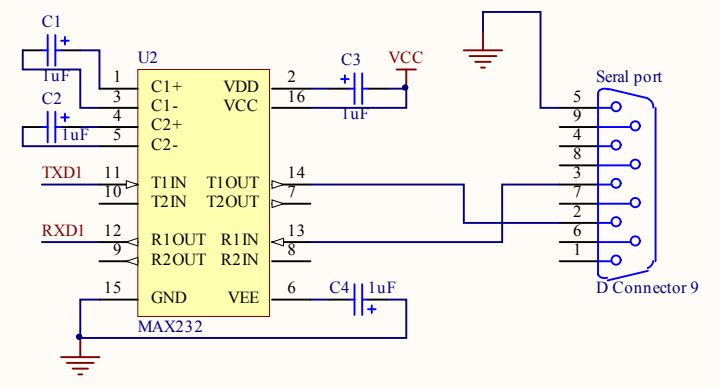

ZIF SIM

RS232

TC35

Title		
Size	Number	Revision
A4		
Date:	2010-5-17	Sheet of
File:	E:\...\TC35_V1.SchDoc	Drawn By: