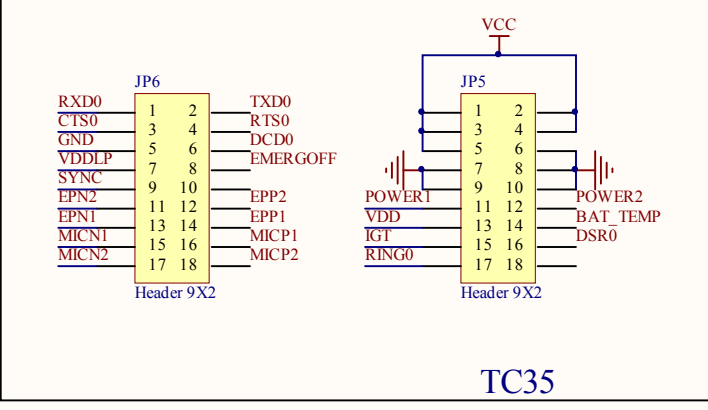

ZIF SIM

RS232

TC35

Title		
Size	Number	Revision
A4		
Date:	2010-5-17	Sheet of
File:	E:\...\TC35_V1.SchDoc	Drawn By: